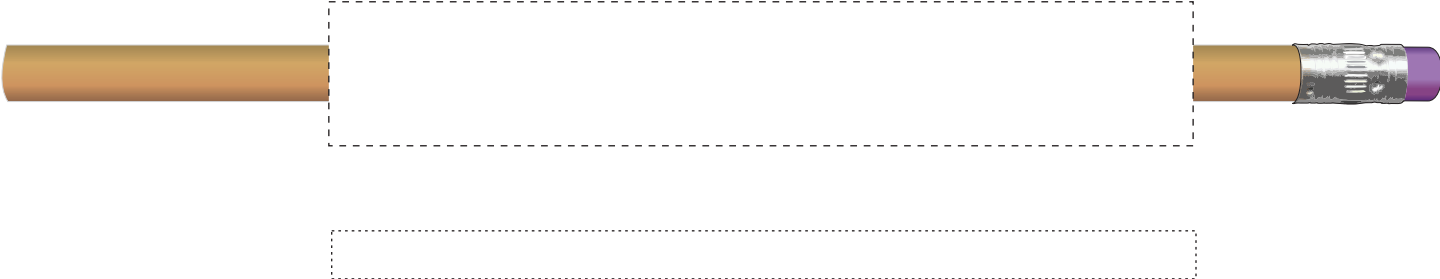

Item number: 20650
Item description:
Zen Pencil

We consider this to be maximum imprint size for **one line** of text.
Text taller than this will wrap around the item.

Please be mindful that any type smaller than 6 pt. may not print well.
If your art contains letters smaller than this size, and the proof is approved, we are not responsible for poor imprint quality.

(6 pt.)

**Thank you for
your business!**

**For best
accuracy
please print**

THIS SHOULD
MEASURE
ONE INCH

**THE DOTTED LINE REPRESENTS
THE MAXIMUM IMPRINT AREA. IT
DOES NOT PRINT.**